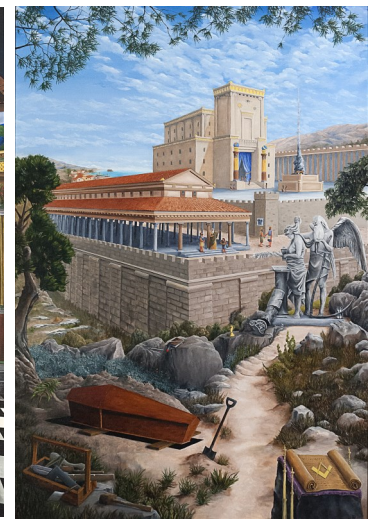

Widow's Sons' Lodge No. 60, A.F.&A.M., Charlottesville, Virginia

High Quality Prints of WSL#60 Oil Paintings for Sale

- All profits from print sales benefit the Masonic Home of Virginia
- Prints may be used during Virginia ritual degree lectures
- Prints promote Lodge Member discussion and enhance Lodge room decor

**ORDER
FORM**

WSL60 Floor Cloth
Reproduction circa 1800

Building King Solomon's Temple:
Entered Apprentice Degree

Inside the Temple:
Fellowcraft Degree

The Temple:
Master Mason Degree

Purchaser Information